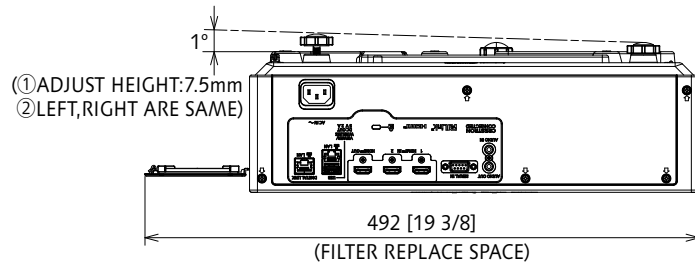

## PT-VMQ85 Series

M4 DIAMETER  
DEPTH MAX 8mm

mm [inches]

Design and specifications subject to change without notice.

May 2026\_02