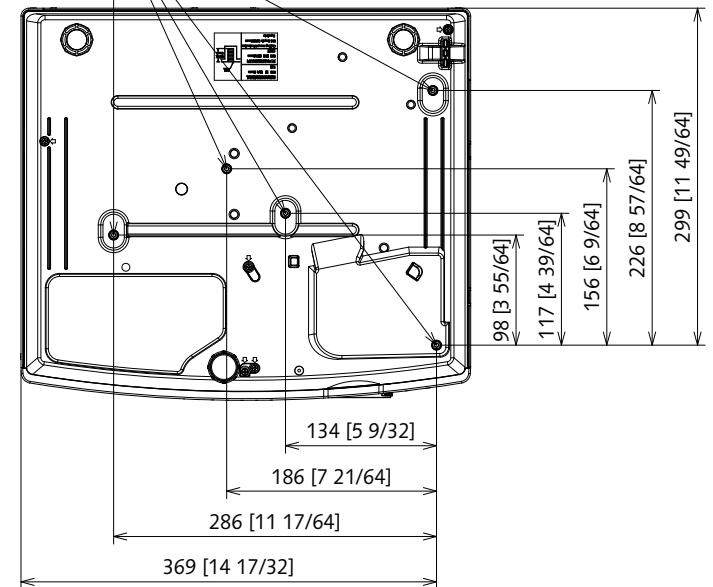

## PT-VMQ85 Series

M4 DIAMETER  
DEPTH MAX 8mm

mm [inches]

Design and specifications subject to change without notice.

May 2026\_02