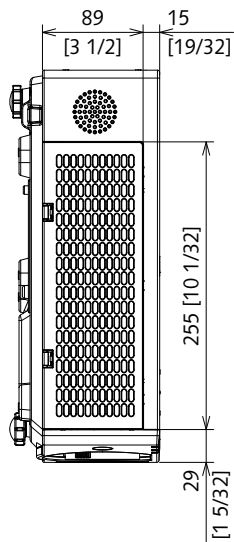

# Panasonic Projector

## PT-VMQ85 Series

M4 DIAMETER  
DEPTH MAX 8mm

mm [inches]

Design and specifications subject to change without notice.

May 2026\_02