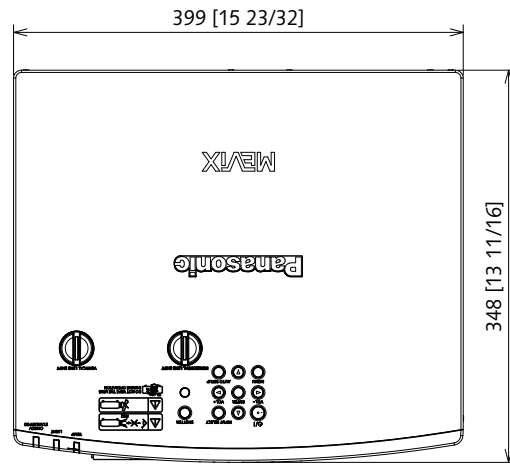

## PT-VMQ85 Series

M4 DIAMETER  
DEPTH MAX 8mm

mm [inches]

Design and specifications subject to change without notice.

May 2026\_02