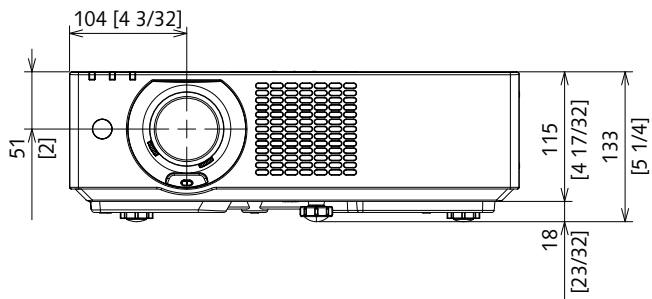

## PT-VMQ85 Series

M4 DIAMETER  
DEPTH MAX 8mm

mm [inches]

Design and specifications subject to change without notice.

May 2026\_02