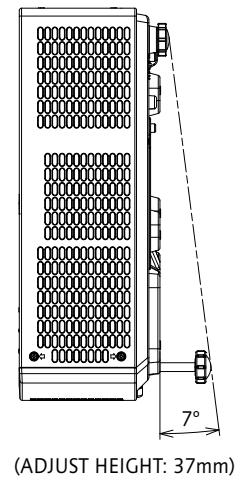

## PT-VMQ85 Series

M4 DIAMETER  
DEPTH MAX 8mm

mm [inches]

Design and specifications subject to change without notice.

May 2026\_02